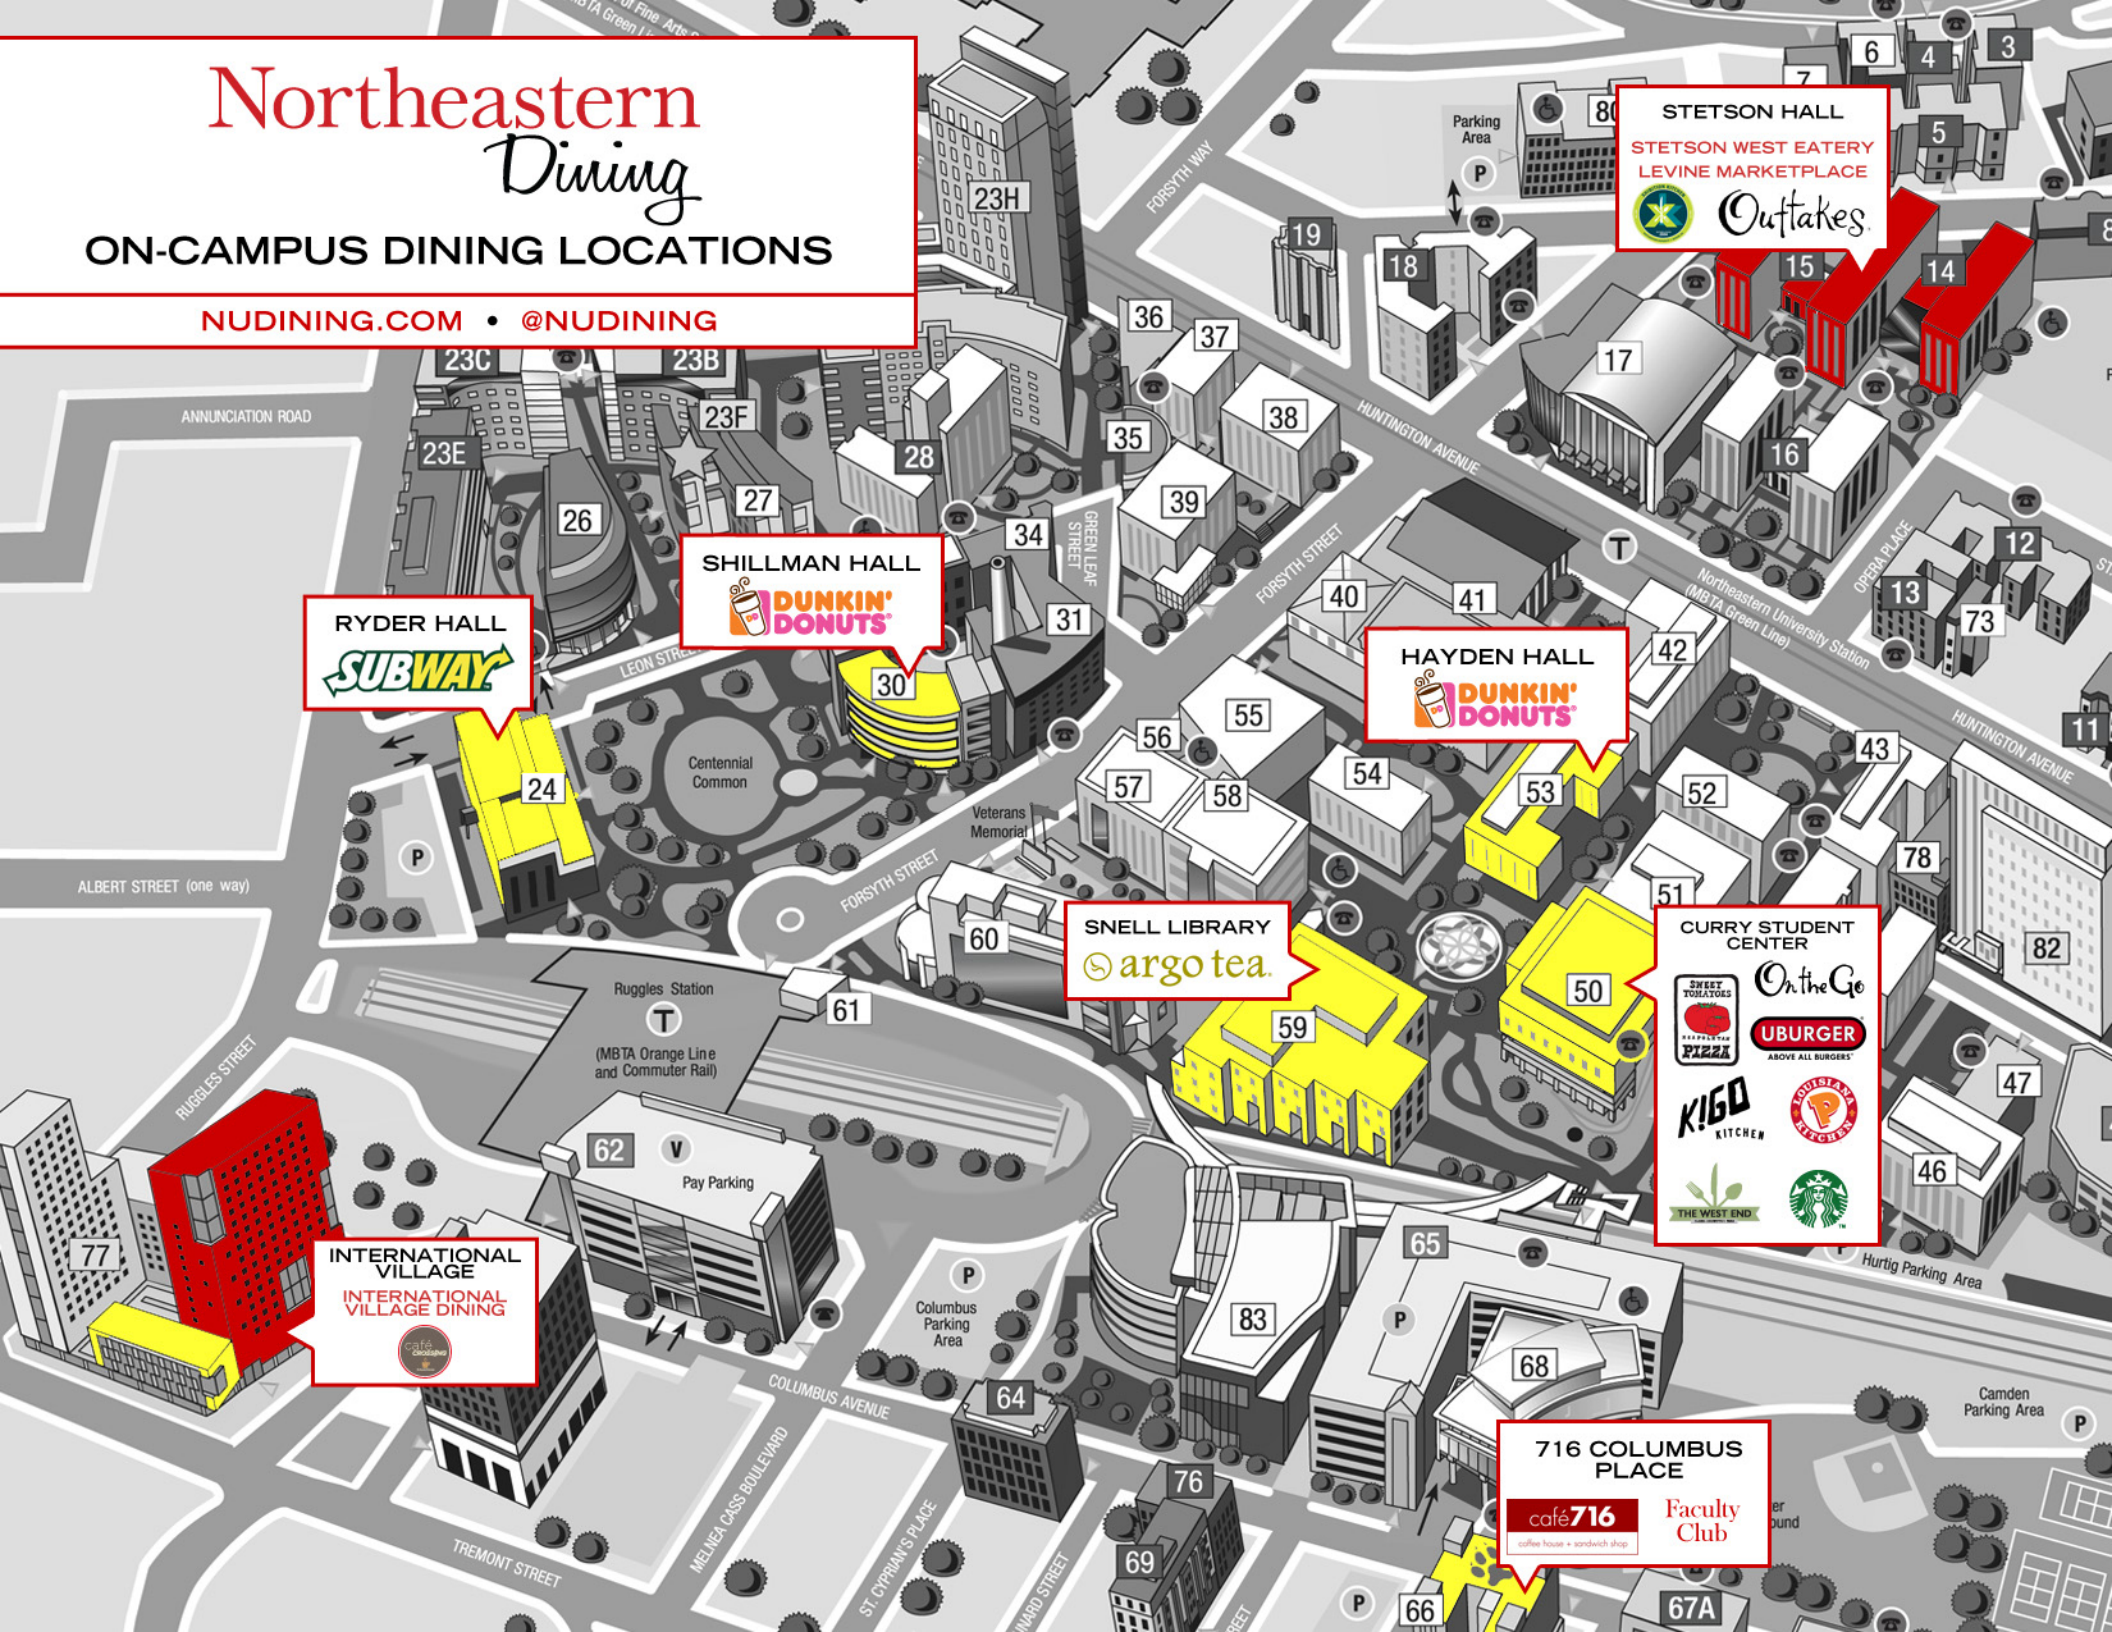

# Northeastern Dining

## ON-CAMPUS DINING LOCATIONS

NUDINING.COM • @NUDINING

**STETSON HALL**  
STETSON WEST EATERY  
LEVINE MARKETPLACE  
 **Outtakes**

**SHILLMAN HALL**  
 **DUNKIN' DONUTS**

**RYDER HALL**  
 **SUBWAY**

**HAYDEN HALL**  
 **DUNKIN' DONUTS**

**SNELL LIBRARY**  
 **argo tea.**

**CURRY STUDENT CENTER**  
 **SWEET TREATS**  
 **On the Go**  
 **UBURGER**  
**ABOVE ALL BURGERS**  
 **KIBO KITCHEN**  
 **FOSIL FUEL**  
 **THE WEST END**  
 **STARBUCKS**

**INTERNATIONAL VILLAGE**  
**INTERNATIONAL VILLAGE DINING**

**716 COLUMBUS PLACE**  
 **café716**  
**Faculty Club**  
coffee house + sandwich shop